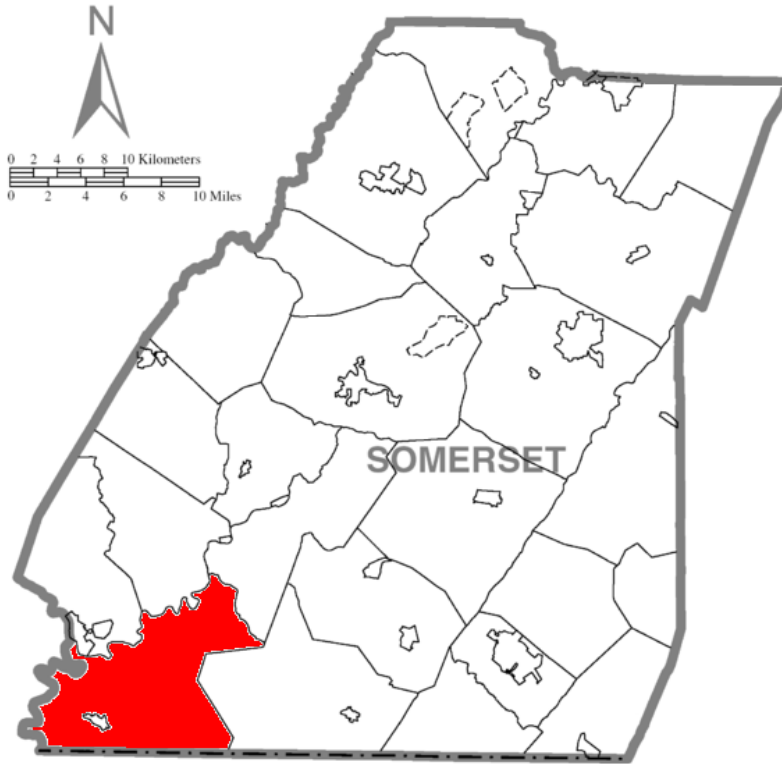

## Addison Township

*Located in Somerset County, Pennsylvania*

*Address:* 460 Lower Whites Creek Road  
Confluence, PA 15424

*Contact Phone:* 814-395-3584

Population (2010 Census): 1872

Size: 63.4 square miles