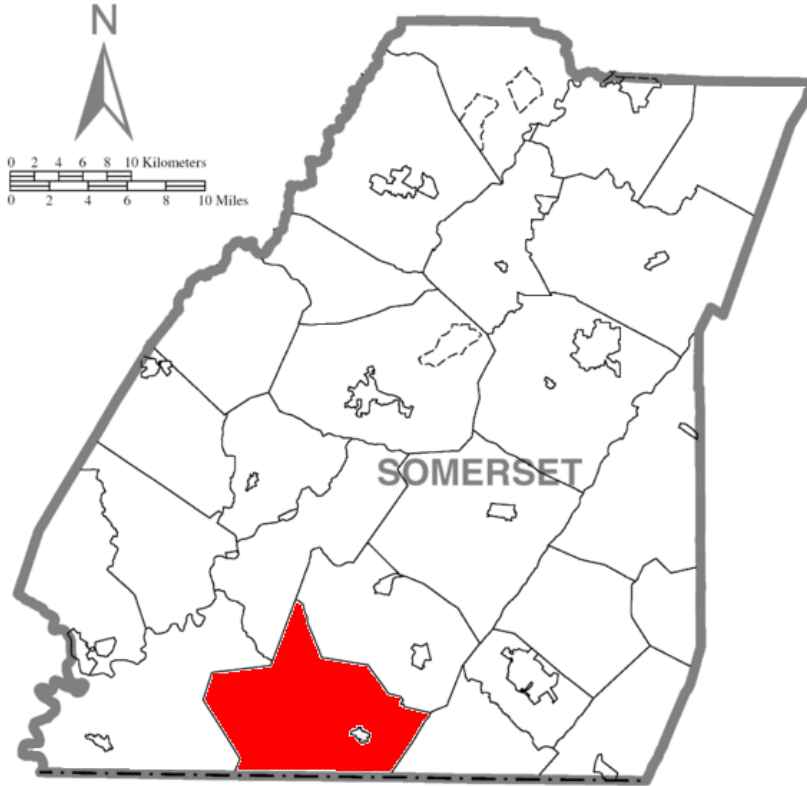

# Elk Lick Township

*Located in Somerset County, Pennsylvania*

*Address:* 1507 St. Paul Road  
Salisbury, PA 15558

*Contact Phone:* 814-662-2905

Population (2020 Census): 2,264

Size: 57.65 square miles