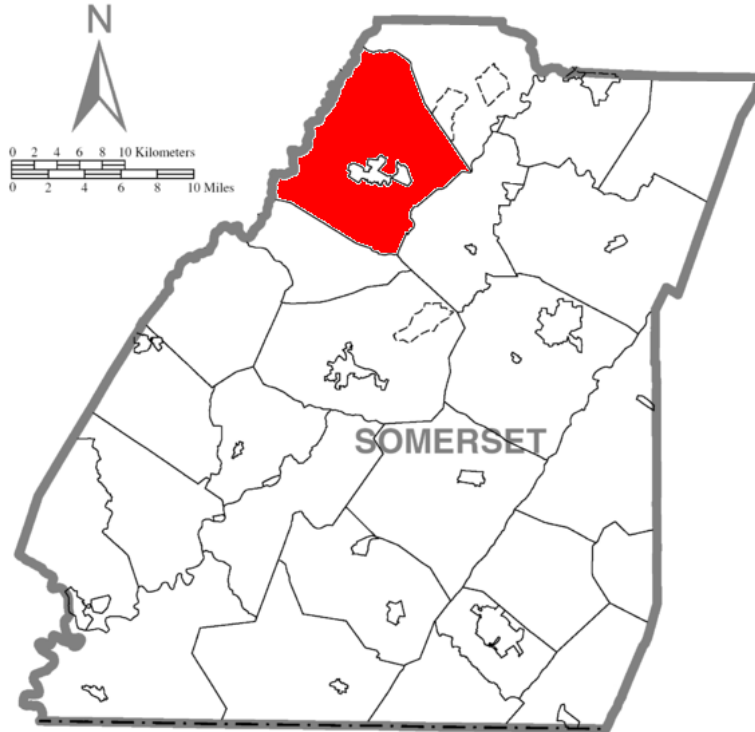

Jenner Township

Located in Somerset County, Pennsylvania

Address: 2058 Lincoln Highway
Boswell, PA 15531

Contact Phone: 814-629-5754

Population (2020 Census): 3,703

Size: 65.12 square miles