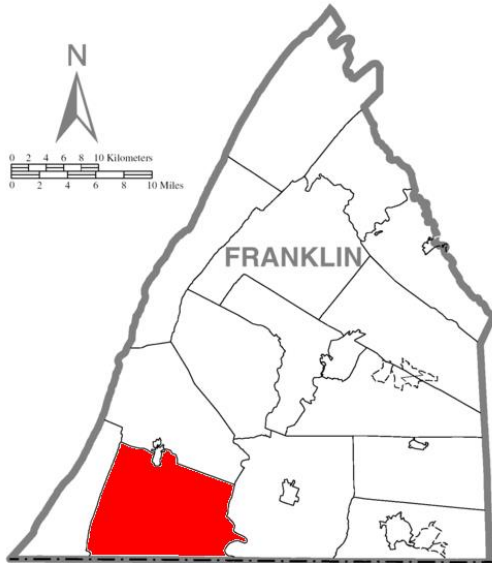

Montgomery Township

Located in Franklin County, Pennsylvania

Address: 11364 Fort Loudon Road
Mercersburg, PA 17236

Contact Phone: 717-328-3743

Population (2010 Census): 6116

Size: 67.44 square miles

Image: [CC BY-SA 3.0](https://creativecommons.org/licenses/by-sa/3.0/)