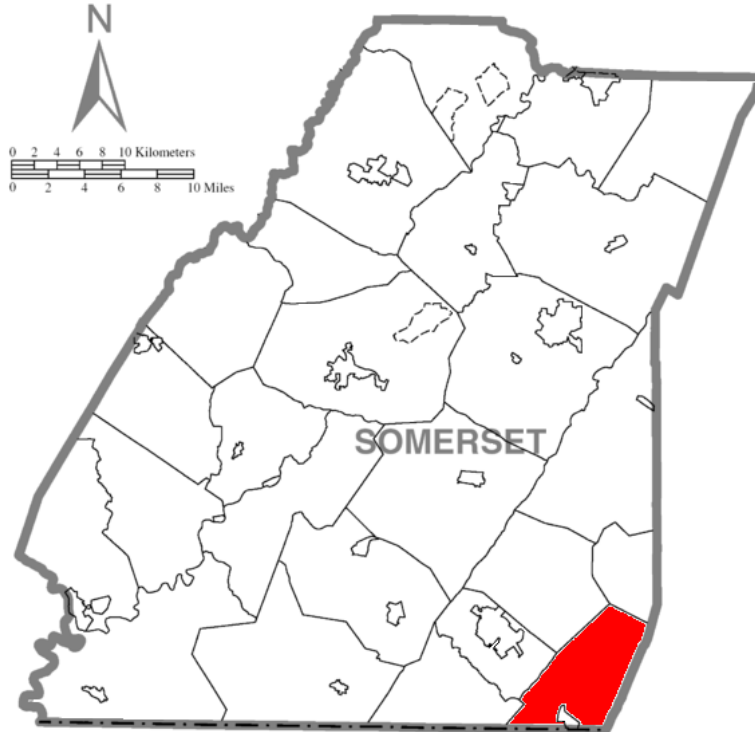

Southampton Township

Located in Somerset County, Pennsylvania

Address: 185 Powder Road
Hyndman, PA 15545

Contact Phone: 814-324-4564

Population (2020 Census): 604

Size: 29.27 square miles