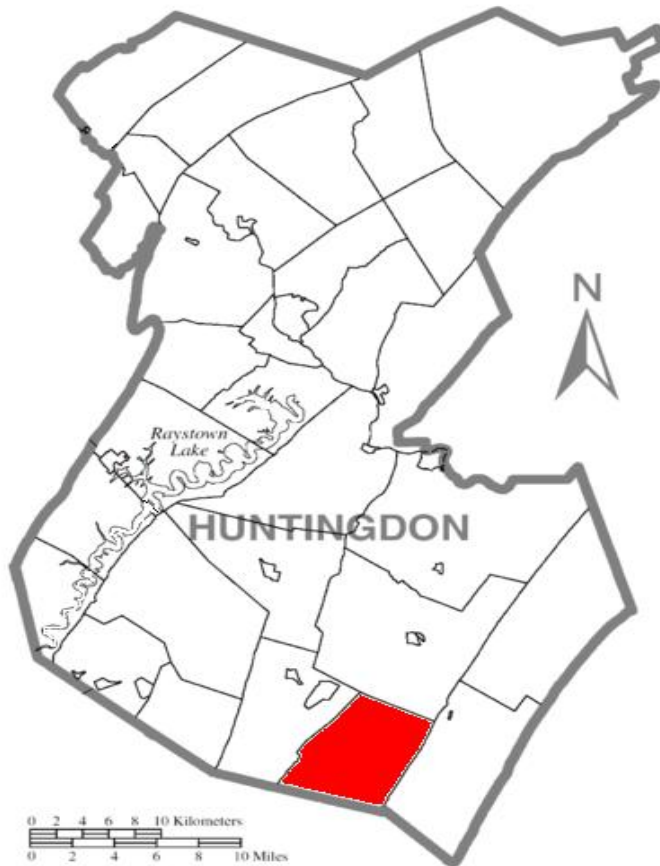

## Springfield Township

*Located in Huntingdon County, Pennsylvania*

*Address:* 22689 Wible Reunion Road  
Three Springs, PA 17264

*Contact Phone:* 814-448-2100

Population (2010 Census): 654

Size: 27.52 square miles