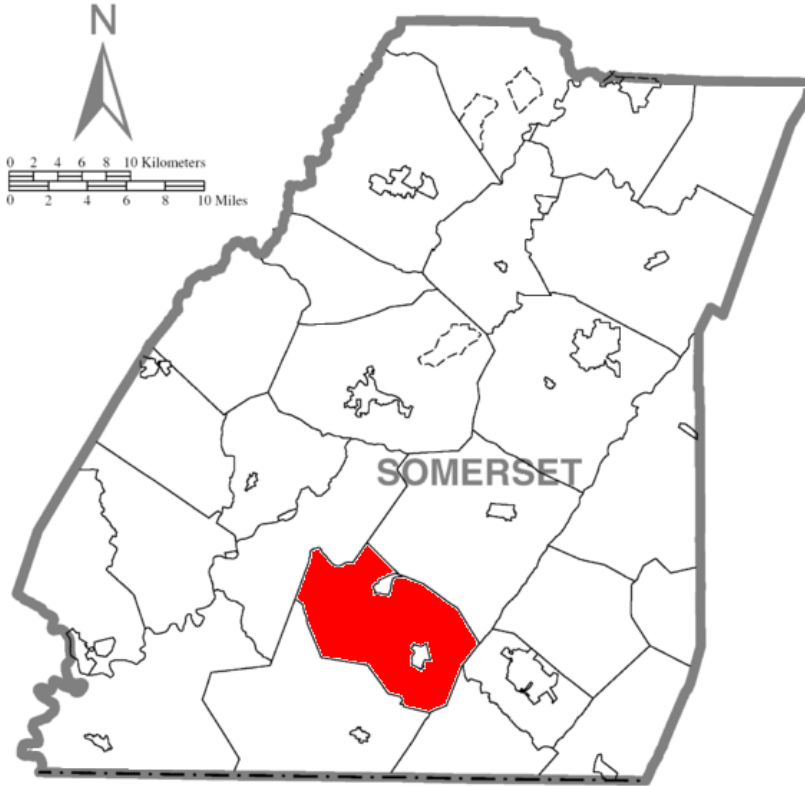

Summit Township

Located in Somerset County, Pennsylvania

Address: 192 Township Office Road
Meyersdale, PA 15552

Contact Phone: 814-634-5626

Population (2010 Census): 2,271

Size: 45.26 square miles